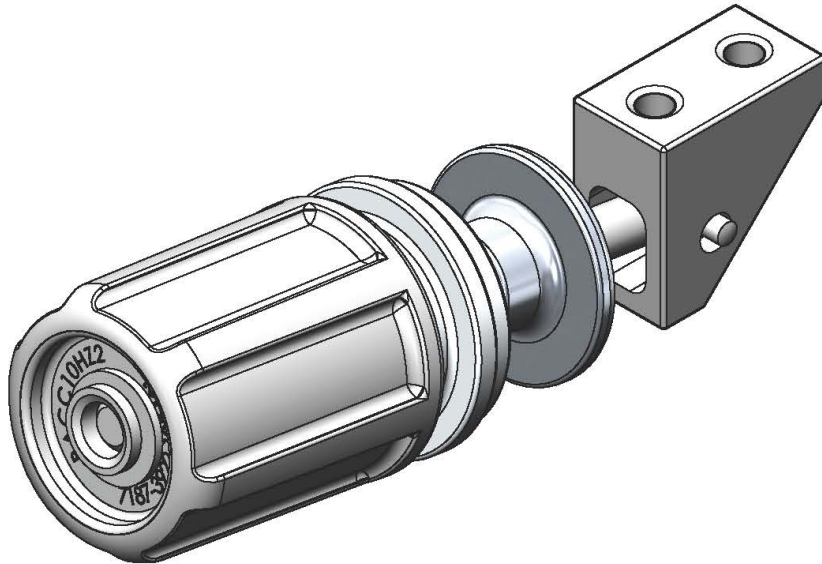

HOLD DOWN -
INSERTION/EXTRACTOR
7187 - 3922 - 105

BACC10HZ2 APPROVED